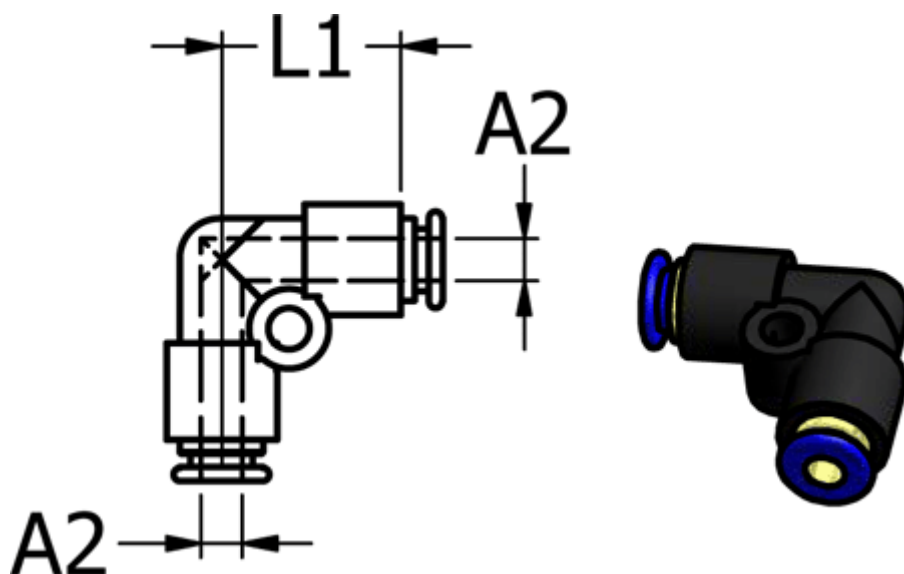

Data Sheet

Article number: 586PV6

Description: Mini Push-in PV elbow connection 6 Ø6/Ø6

Measures

Ext. hose diameter A2 = 6 mm

L1 = 16